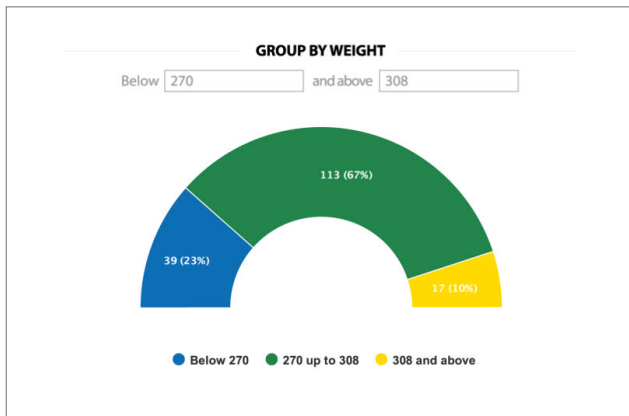

Turn your weigh data into clear and useful insights.

Easily compare group weights against their targets to make sure you're on track.

Review your top and bottom performers so you can manage them efficiently.