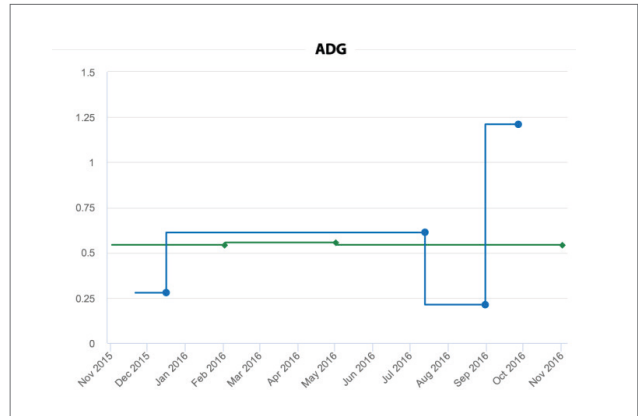

Pricing plans

STARTER PLAN
FREE
 WITH DATAMARS
 LIVESTOCK
 DEVICES*

Starter	Premium	Enterprise
FREE FREE WITH DATAMARS LIVESTOCK DEVICES*	PRICE ON APPLICATION	PRICE ON APPLICATION
OR		
\$25/mo with free 30 day trial	Enables access to manage data from our smart farm solutions.	Enables access to manage data from our smart farm solutions.
Basic weight tracking and analysis tools for up to 2 farms with 10 users.	Remote WOW Add On Automated weight capture and tracking from Tru-Test Remote WOW systems including drafter and camera integration.	Custom data analysis, advanced training and proactive user support. Remote WOW Add On Automated weight capture and tracking from Tru-Test Remote WOW systems including drafter and camera integration.

*Tru-Test static weighing & EID devices, and Speedrite/Stafix/PEL connected energizers only.

** Upload directly from device is only available for XR5000 and ID5000 for WIFI.

How are you tracking?
 Let's talk.
 0800 TRU-TEST (878 837)

Turn your weigh data into clear and useful insights.

Easily compare group weights against their targets to make sure you're on track.

Review your top and bottom performers so you can manage them efficiently.