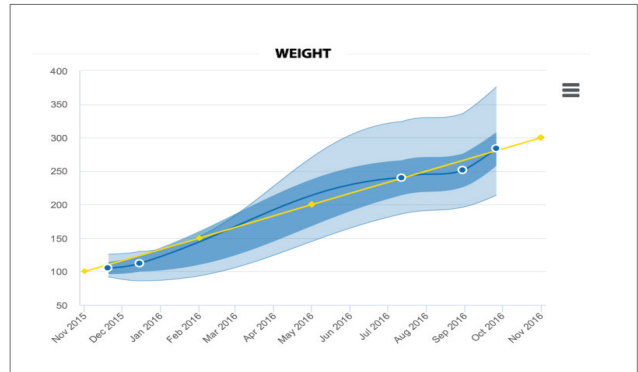

Easily compare group weights against their targets to make sure you're on track.